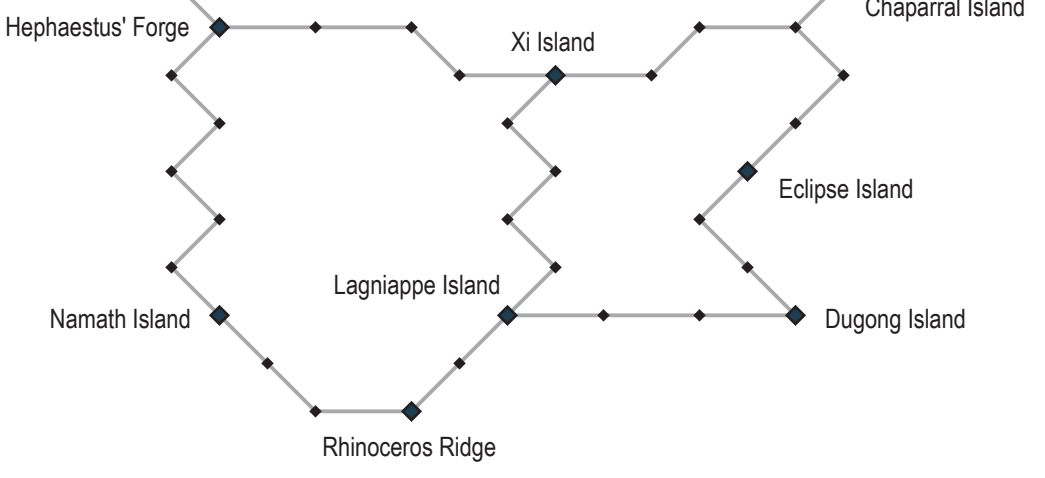

Ruby Archipelago

Sapphire Archipelago

Pearl Archipelago

Diamond Archipelago

Emerald Archipelago

Coral Archipelago

Opal Archipelago

Jet Archipelago

Midnight Ocean

Midnight Ocean Commodity Spawns

*denotes a capital island where that archipelago's gem type is purchased

CORAL ARCHIPELAGO

Angelfish Island: hemp, tellurium, serandite
Delta Island*: sugar cane, weld
Durian Island: old man's beard, pokeweed berries, lorandite, sugar cane
Macaw Island: sassafras, hemp, cowslip
Meke Island: sugar cane, iron, leushite, cubanite, masuyite
Monsoon Island: iron, papagoite, hemp, butterfly weed
Park Island: wood, stone, lobelia
Turongo Island: sugar cane, nettle, stone

OPAL ARCHIPELAGO

Boyle Island: sugar cane, cubanite
Endurance Island: none
Flow: cowslip, yarrow, stone, thorianite
Norse Island: stone, serandite, papagoite
Nu Island*: sugar cane, hemp, nettle
Orca Island: iron, tellurium
Oseberg Island: butterfly weed, iris root, leushite
Waterberry: elderberries, hemp, wood