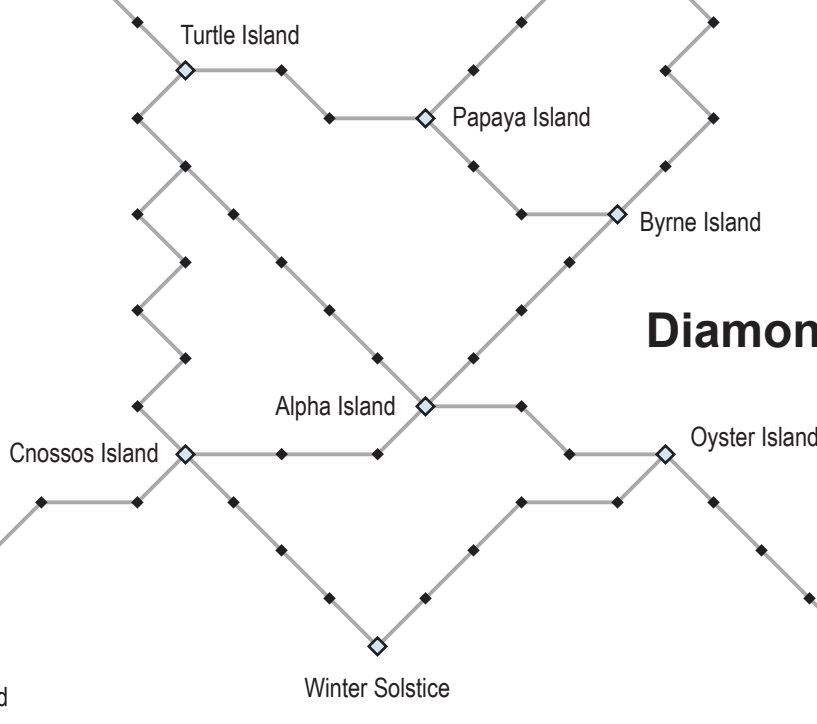

Ruby Archipelago

Sapphire Archipelago

Pearl Archipelago

Diamond Archipelago

Emerald Archipelago

Coral Archipelago

Opal Archipelago

Jet Archipelago

Midnight Ocean

Midnight Ocean Commodity Spawns

*denotes a capital island where that archipelago's gem type is purchased

CORAL ARCHIPELAGO

Angelfish Island: hemp, tellurium, serandite
Delta Island*: sugar cane, weld
Durian Island: old man's beard, pokeweed berries, lorandite, sugar cane
Macaw Island: sassafras, hemp, cowslip
Meke Island: sugar cane, iron, leushite, cubanite, masuyite
Monsoon Island: iron, papagoite, hemp, butterfly weed
Park Island: wood, stone, lobelia
Turongo Island: sugar cane, nettle, stone

DIAMOND ARCHIPELAGO

Alpha Island*: none
Byrne Island: sugar cane, iron, sincosite
Crossos Island: stone, tellurium, serandite
Oyster Island: hemp, elderberries
Papaya Island: hemp, wood, cowslip, lily of the valley, cubanite
Turtle Island: iron, wood, stone
Winter Solstice: sugar cane, hemp, stone, madder

OPAL ARCHIPELAGO

Boyle Island: sugar cane, cubanite
Endurance Island: none
Flow: cowslip, yarrow, stone, thorianite
Norse Island: stone, serandite, papagoite
Nu Island*: sugar cane, hemp, nettle
Orca Island: iron, tellurium
Oseberg Island: butterfly weed, iris root, leushite
Waterberry: elderberries, hemp, wood