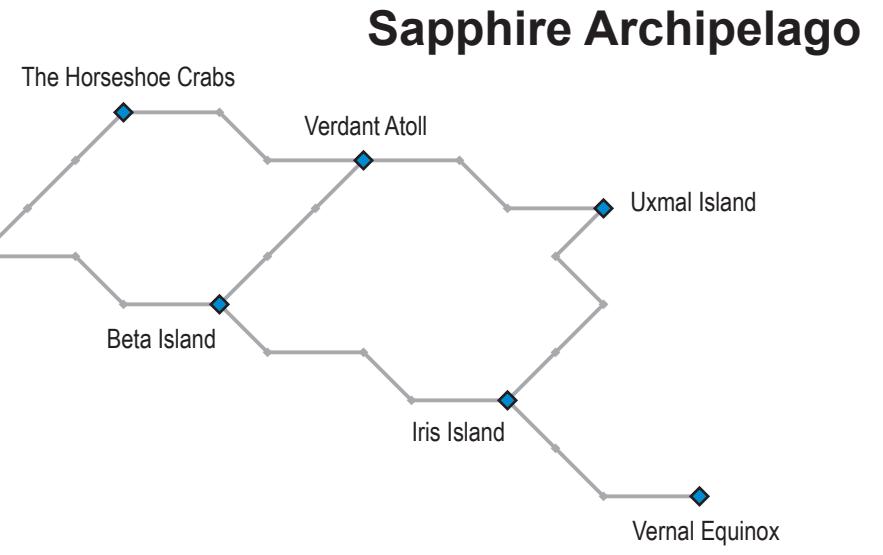

Ruby Archipelago

Sapphire Archipelago

Pearl Archipelago

Diamond Archipelago

Emerald Archipelago

Coral Archipelago

Opal Archipelago

Jet Archipelago

Midnight Ocean

Midnight Ocean Commodity Spawns

*denotes a capital island where that archipelago's gem type is purchased

CORAL ARCHIPELAGO

Angelfish Island: hemp, tellurium, serandite
Delta Island*: sugar cane, weld
Durian Island: old man's beard, pokeweed berries, lorandite, sugar cane
Macaw Island: sassafras, hemp, cowslip
Meke Island: sugar cane, iron, leushite, cubanite, masuyite
Monsoon Island: iron, papagoite, hemp, butterfly weed
Park Island: wood, stone, lobelia
Turongo Island: sugar cane, nettle, stone

OPAL ARCHIPELAGO

Boyle Island: sugar cane, cubanite
Endurance Island: none
Flow: cowslip, yarrow, stone, thorianite
Norse Island: stone, serandite, papagoite
Nu Island*: sugar cane, hemp, nettle
Orca Island: iron, tellurium
Oseberg Island: butterfly weed, iris root, leushite
Waterberry: elderberries, hemp, wood

SAPPHIRE ARCHIPELAGO

Beta Island*: yarrow, sugar cane, wood
The Horseshoe Crabs: leushite, papagoite, butterfly weed
Iris Island: lorandite, iron, papagoite
Remora Island: pokeweed berries, iris root
Uxmal Island: tellurium, sugar cane, nettle, cowslip, stone
Verdant Atoll: old man's beard, madder, nettle
Vernal Equinox: sincosite, thorianite, sugar cane, hemp, broom flower