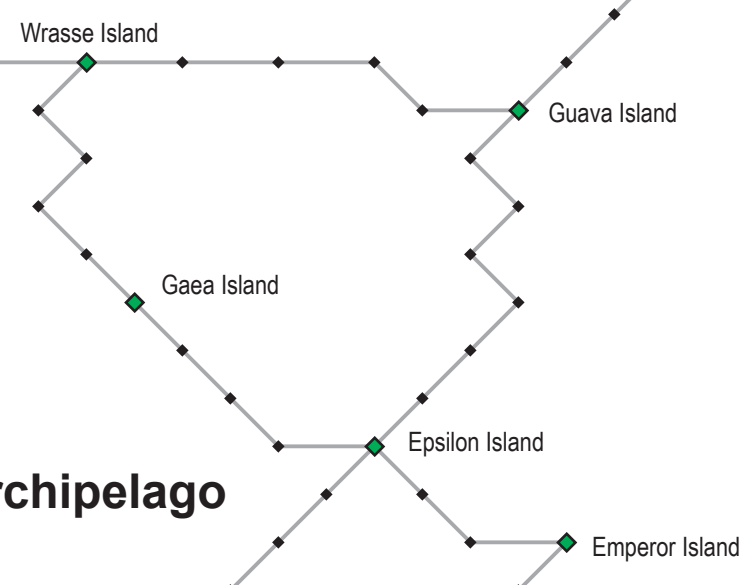

Ruby Archipelago

Sapphire Archipelago

Pearl Archipelago

Diamond Archipelago

Emerald Archipelago

Coral Archipelago

Opal Archipelago

Jet Archipelago

Midnight Ocean

Midnight Ocean Commodity Spawns

*denotes a capital island where that archipelago's gem type is purchased

CORAL ARCHIPELAGO

Angelfish Island: hemp, tellurium, serandite
Delta Island*: sugar cane, weld
Durian Island: old man's beard, pokeweed berries, lorandite, sugar cane
Macaw Island: sassafras, hemp, cowslip
Meke Island: sugar cane, iron, leushite, cubanite, masuyite
Monsoon Island: iron, papagoite, hemp, butterfly weed
Park Island: wood, stone, lobelia
Turongo Island: sugar cane, nettle, stone

DIAMOND ARCHIPELAGO

Alpha Island*: none
Byrne Island: sugar cane, iron, sincosite
Crossos Island: stone, tellurium, serandite
Oyster Island: hemp, elderberries
Papaya Island: hemp, wood, cowslip, lily of the valley, cubanite
Turtle Island: iron, wood, stone
Winter Solstice: sugar cane, hemp, stone, madder

OPAL ARCHIPELAGO

Boyle Island: sugar cane, cubanite
Endurance Island: none
Flow: cowslip, yarrow, stone, thorianite
Norse Island: stone, serandite, papagoite
Nu Island*: sugar cane, hemp, nettle
Orca Island: iron, tellurium
Oseberg Island: butterfly weed, iris root, leushite
Waterberry: elderberries, hemp, wood