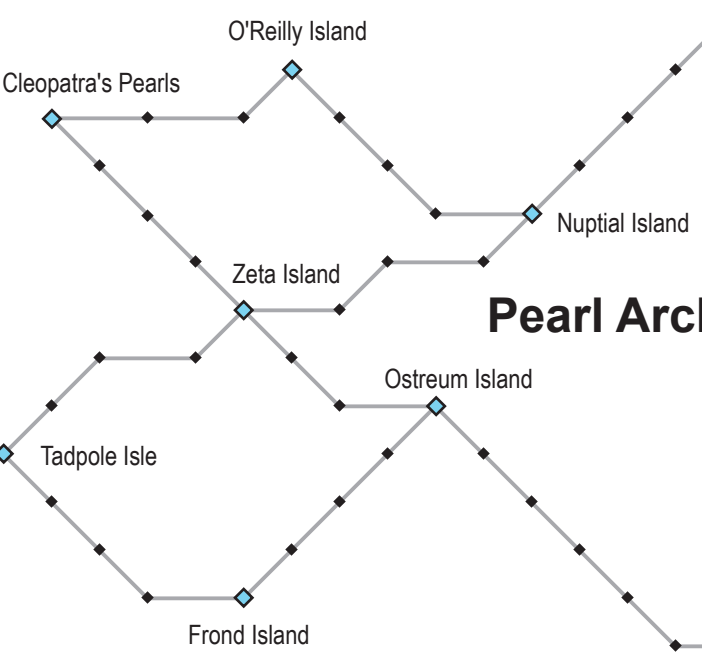

Ruby Archipelago

Sapphire Archipelago

Pearl Archipelago

Diamond Archipelago

Emerald Archipelago

Coral Archipelago

Opal Archipelago

Jet Archipelago

Midnight Ocean

Midnight Ocean Commodity Spawns

*denotes a capital island where that archipelago's gem type is purchased

CORAL ARCHIPELAGO

Angelfish Island: hemp, tellurium, serandite
Delta Island*: sugar cane, weld
Durian Island: old man's beard, pokeweed berries, lorandite, sugar cane
Macaw Island: sassafras, hemp, cowslip
Meke Island: sugar cane, iron, leushite, cubanite, masuyite
Monsoon Island: iron, papagoite, hemp, butterfly weed
Park Island: wood, stone, lobelia
Turongo Island: sugar cane, nettle, stone

OPAL ARCHIPELAGO

Boyle Island: sugar cane, cubanite
Endurance Island: none
Flow: cowslip, yarrow, stone, thorianite
Norse Island: stone, serandite, papagoite
Nu Island*: sugar cane, hemp, nettle
Orca Island: iron, tellurium
Oseberg Island: butterfly weed, iris root, leushite
Waterberry: elderberries, hemp, wood

SAPPHIRE ARCHIPELAGO

Beta Island*: yarrow, sugar cane, wood
The Horseshoe Crabs: leushite, papagoite, butterfly weed
Iris Island: lorandite, iron, papagoite
Remora Island: pokeweed berries, iris root
Uxmal Island: tellurium, sugar cane, nettle, cowslip, stone
Verdant Atoll: old man's beard, madder, nettle
Vernal Equinox: sincosite, thorianite, sugar cane, hemp, broom flower