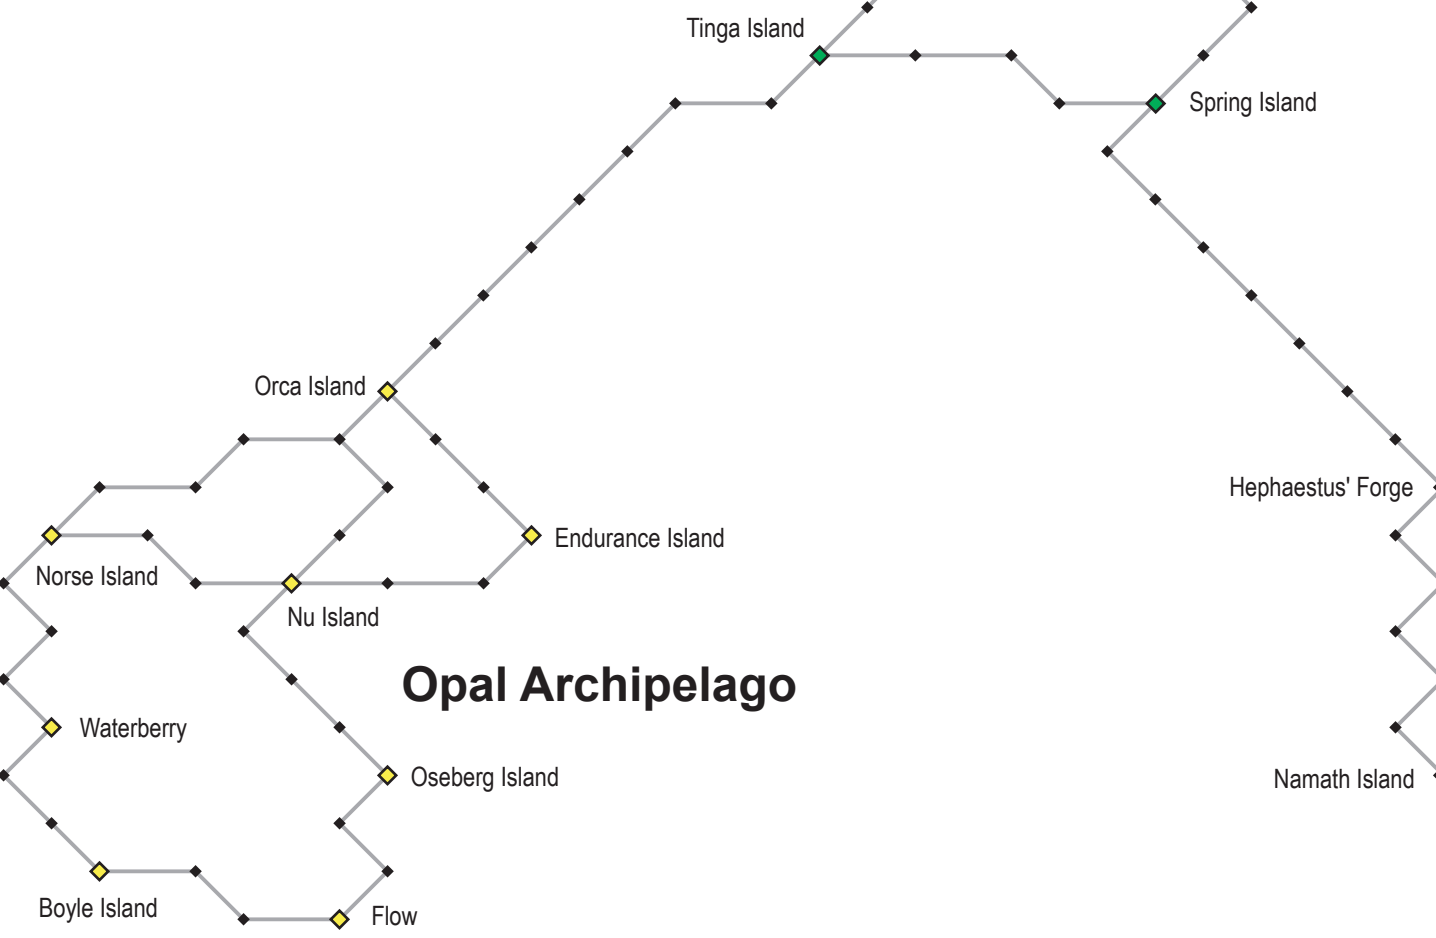

Ruby Archipelago

Sapphire Archipelago

Pearl Archipelago

Diamond Archipelago

Emerald Archipelago

Coral Archipelago

Opal Archipelago

Jet Archipelago

Midnight Ocean

Midnight Ocean Commodity Spawns

*denotes a capital island where that archipelago's gem type is purchased

CORAL ARCHIPELAGO

Angelfish Island: hemp, tellurium, serandite
Delta Island*: sugar cane, weld
Durian Island: old man's beard, pokeweed berries, lorandite, sugar cane
Macaw Island: sassafras, hemp, cowslip
Meke Island: sugar cane, iron, leushite, cubanite, masuyite
Monsoon Island: iron, papagoite, hemp, butterfly weed
Park Island: wood, stone, lobelia
Turongo Island: sugar cane, nettle, stone

DIAMOND ARCHIPELAGO

Alpha Island*: none
Byrne Island: sugar cane, iron, sincosite
Crossos Island: stone, tellurium, serandite
Oyster Island: hemp, elderberries
Papaya Island: hemp, wood, cowslip, lily of the valley, cubanite
Turtle Island: iron, wood, stone
Winter Solstice: sugar cane, hemp, stone, madder

OPAL ARCHIPELAGO

Boyle Island: sugar cane, cubanite
Endurance Island: none
Flow: cowslip, yarrow, stone, thorianite
Norse Island: stone, serandite, papagoite
Nu Island*: sugar cane, hemp, nettle
Orca Island: iron, tellurium
Oseberg Island: butterfly weed, iris root, leushite
Waterberry: elderberries, hemp, wood