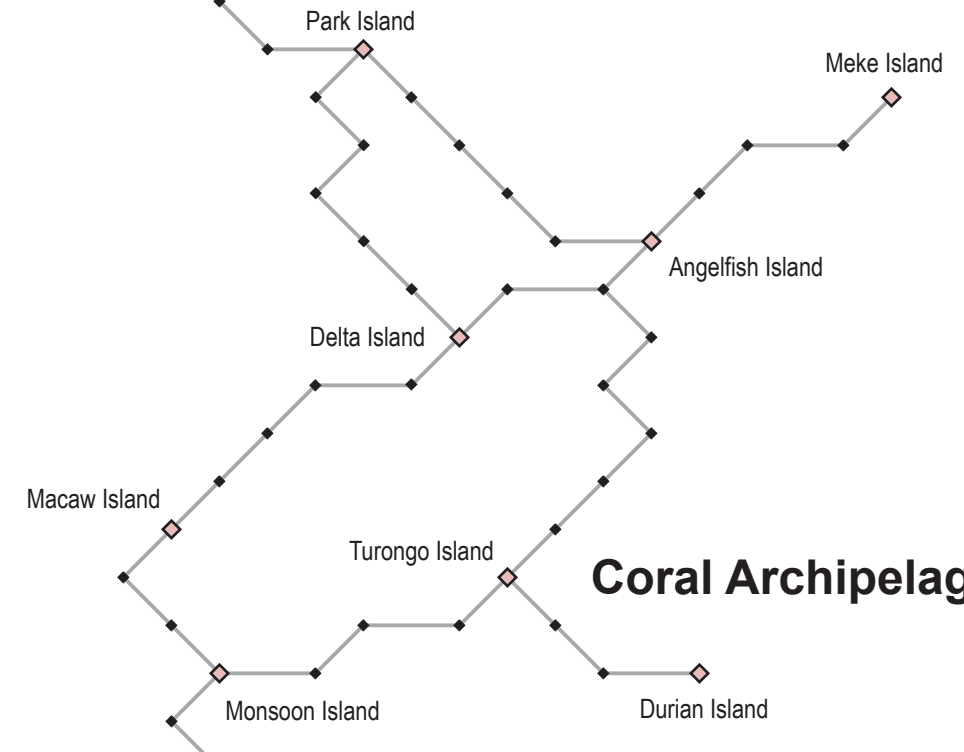

Ruby Archipelago

Sapphire Archipelago

Pearl Archipelago

Diamond Archipelago

Emerald Archipelago

Coral Archipelago

Opal Archipelago

Jet Archipelago

Midnight Ocean

Midnight Ocean Commodity Spawns

*denotes a capital island where that archipelago's gem type is purchased

CORAL ARCHIPELAGO

Angelfish Island: hemp, tellurium, serandite
Delta Island*: sugar cane, weld
Durian Island: old man's beard, pokeweed berries, lorandite, sugar cane
Macaw Island: sassafras, hemp, cowslip
Meke Island: sugar cane, iron, leushite, cubanite, masuyite
Monsoon Island: iron, papagoite, hemp, butterfly weed
Park Island: wood, stone, lobelia
Turongo Island: sugar cane, nettle, stone

OPAL ARCHIPELAGO

Boyle Island: sugar cane, cubanite
Endurance Island: none
Flow: cowslip, yarrow, stone, thorianite
Norse Island: stone, serandite, papagoite
Nu Island*: sugar cane, hemp, nettle
Orca Island: iron, tellurium
Oseberg Island: butterfly weed, iris root, leushite
Waterberry: elderberries, hemp, wood