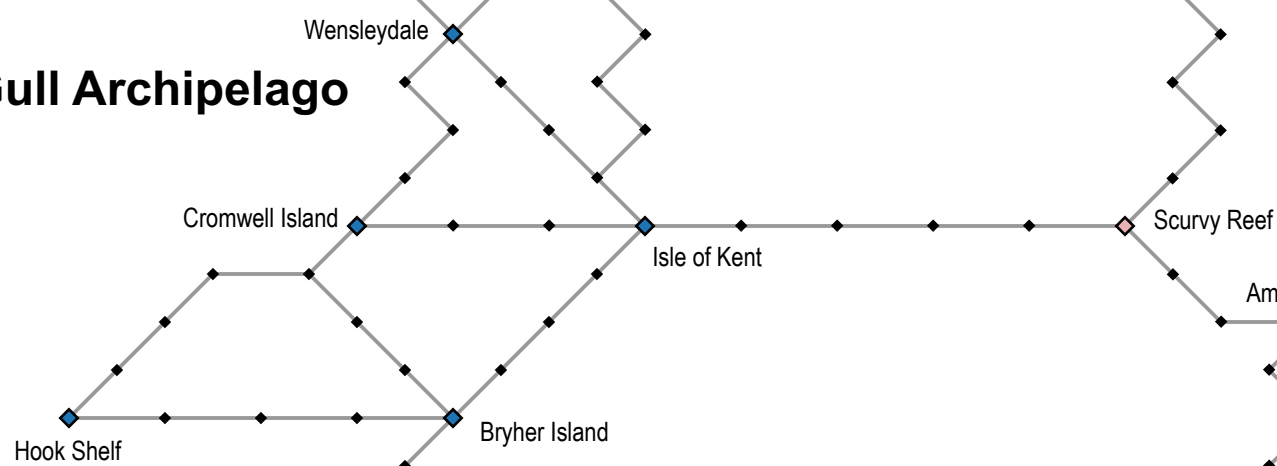

Puffin Archipelago

Stork Archipelago

Sage Ocean

Gull Archipelago

Osprey Archipelago

Tern Archipelago

Ibis Archipelago

Pelican Archipelago

Dodo Archipelago

Sage Ocean Commodity Spawns

Commodities in parentheses denote disputed/unconfirmed spawns. Information current as of 8 September 2005.

DODO ARCHIPELAGO

Ancoraggio Island: sassafras, hemp

Fluke Island: cubanite

Hinga Island: sugar cane, wood

Penobscot Island: elderberries

Rowes Island: sugar cane, madder, stone

Scrimshaw Island: iron, cowslip, stone

Squibnocket Island: sincosite, hemp

Wissahickon Island: sugar cane

TERN ARCHIPELAGO

Ashkelon Arch: iron

Kashgar Island: sugar cane, wood, lily of the valley

Morannon Island: iron, weld

For more information on oceans, archipelagos, islands, commodities and more, check out YPPedia!