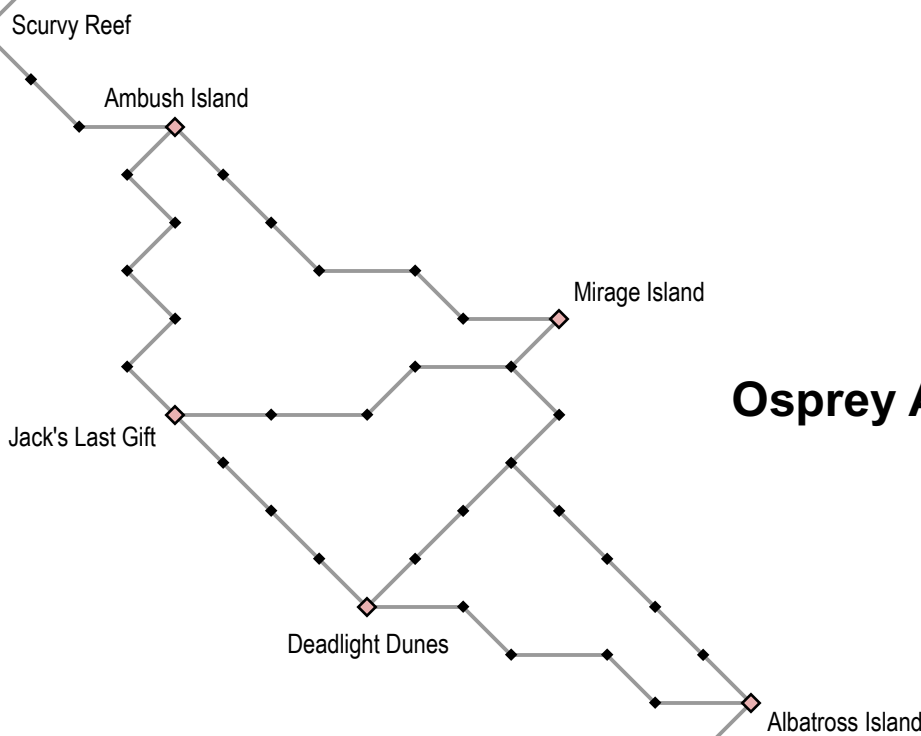

Puffin Archipelago

Stork Archipelago

Sage Ocean

Gull Archipelago

Osprey Archipelago

Tern Archipelago

Ibis Archipelago

Pelican Archipelago

Dodo Archipelago

Sage Ocean Commodity Spawns

Commodities in parentheses denote disputed/unconfirmed spawns. Information current as of 8 September 2005.

DODO ARCHIPELAGO

Ancoraggio Island: sassafras, hemp

Fluke Island: cubanite

Cook Island: madder, wood, hemp

Descartes Isle: sugar cane, stone

Fowler Island: elderberries

Greenwich Island: wood, cowslip, stone

Halley Island: tellurium

Spaniel Island: sugar cane, nettle

Starfish Island: thorianite

TERN ARCHIPELAGO

Ashkelon Arch: iron

Kashgar Island: sugar cane, wood, lily of the valley

Morannon Island: iron, weld

For more information on oceans, archipelagos, islands, commodities and more, check out YPPedia!