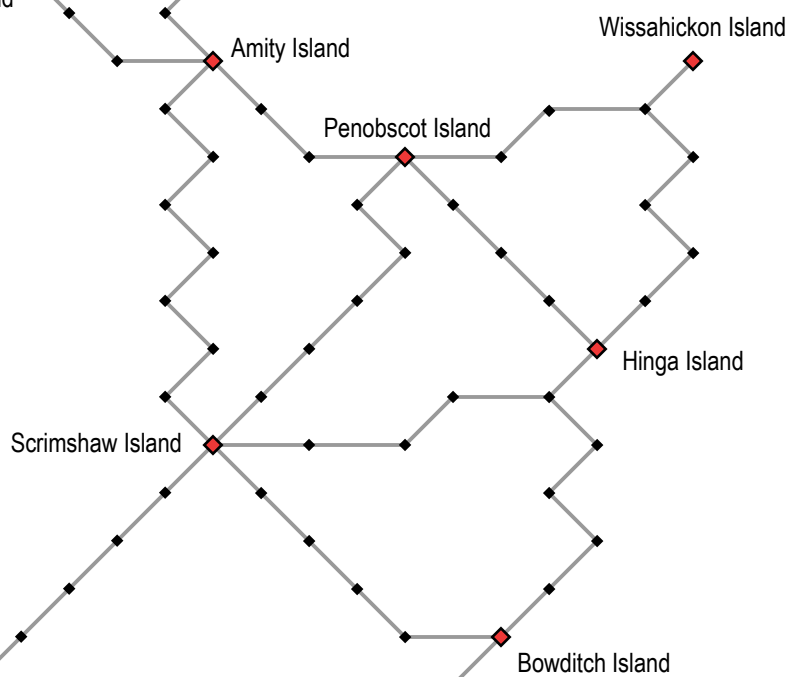

Puffin Archipelago

Stork Archipelago

Sage Ocean

Gull Archipelago

Osprey Archipelago

Tern Archipelago

Ibis Archipelago

Pelican Archipelago

Dodo Archipelago

Sage Ocean Commodity Spawns

Commodities in parentheses denote disputed/unconfirmed spawns. Information current as of 8 September 2005.

DODO ARCHIPELAGO

Ancoraggio Island: sassafras, hemp

Fluke Island: cubanite

Hinga Island: sugar cane, wood

Penobscot Island: elderberries

Rowes Island: sugar cane, madder, stone

Scrimshaw Island: iron, cowslip, stone

Squibnocket Island: sincosite, hemp

Wissahickon Island: sugar cane

TERN ARCHIPELAGO

Ashkelon Arch: iron

Kashgar Island: sugar cane, wood, lily of the valley

Morannon Island: iron, weld

For more information on oceans, archipelagos, islands, commodities and more, check out YPPedia!