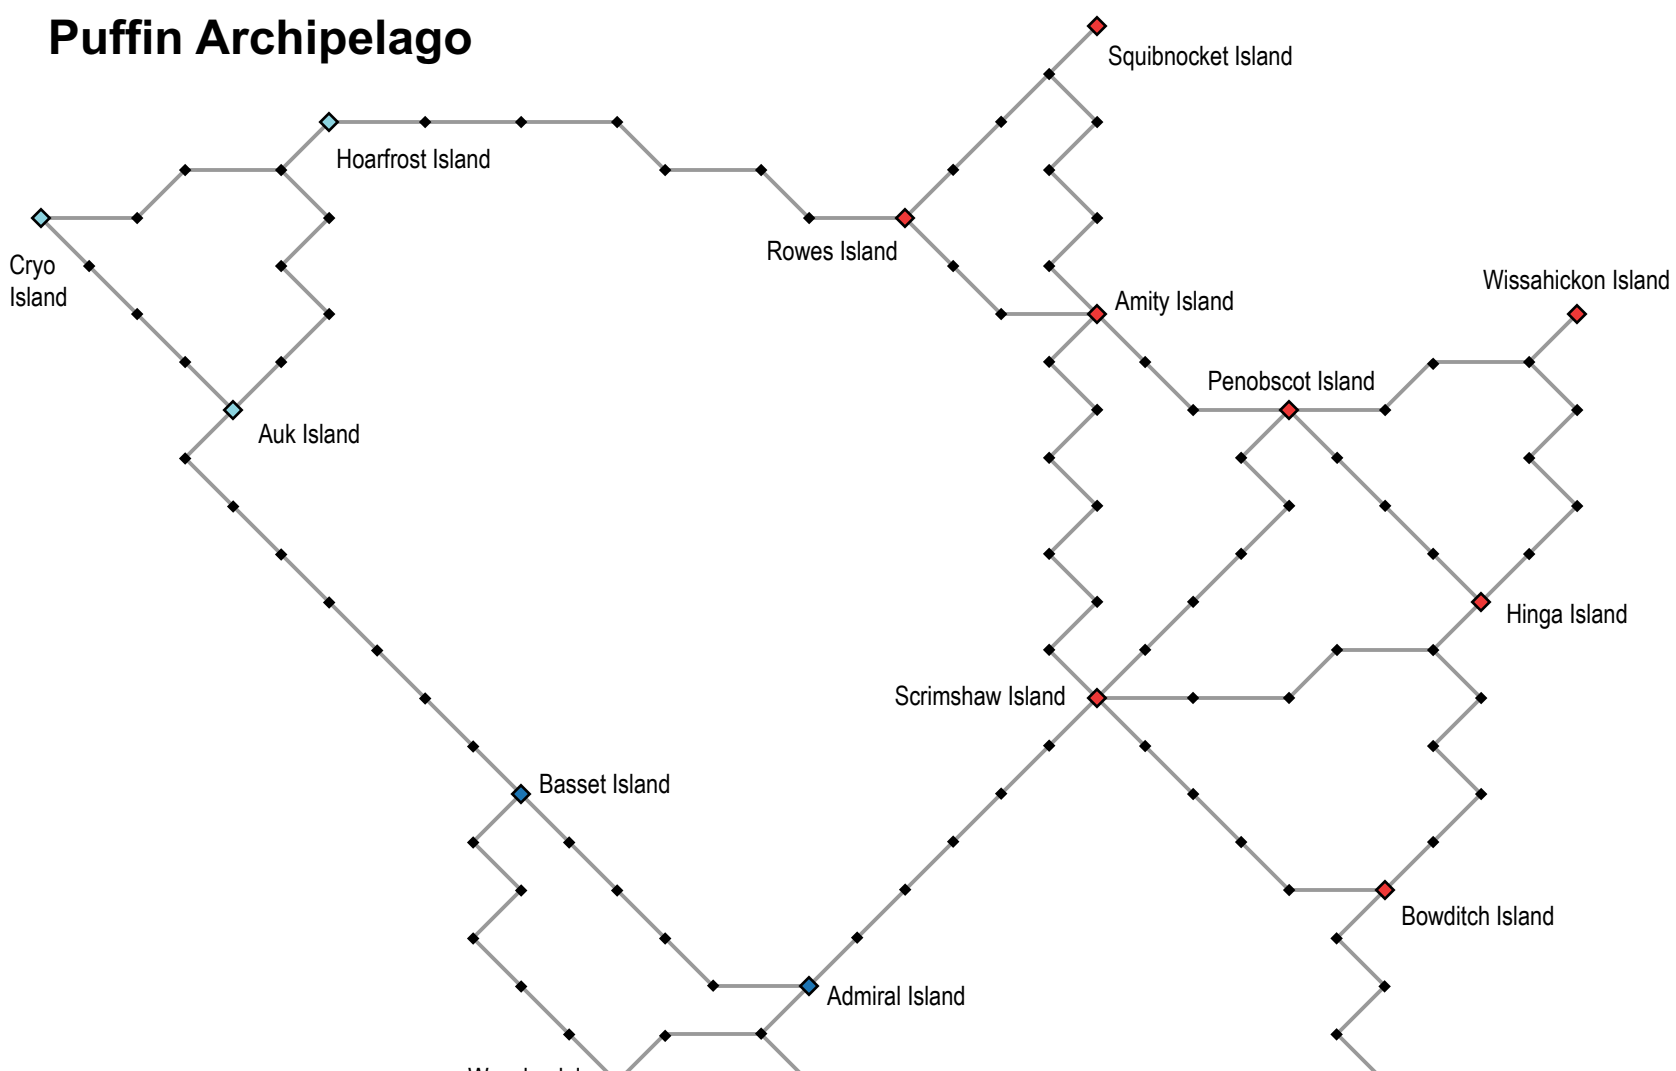

Puffin Archipelago

Stork Archipelago

Sage Ocean

Gull Archipelago

Osprey Archipelago

Tern Archipelago

Ibis Archipelago

Pelican Archipelago

Dodo Archipelago

Sage Ocean Commodity Spawns

Commodities in parentheses denote disputed/unconfirmed spawns. Information current as of 8 September 2005.

DODO ARCHIPELAGO

Ancoraggio Island: sassafras, hemp

Fluke Island: cubanite

Hinga Island: sugar cane, wood

Penobscot Island: elderberries

Rowes Island: sugar cane, madder, stone

Scrimshaw Island: iron, cowslip, stone

Squibnocket Island: sincosite, hemp

Wissahickon Island: sugar cane

TERN ARCHIPELAGO

Ashkelon Arch: iron

Kashgar Island: sugar cane, wood, lily of the valley

Morannon Island: iron, weld

For more information on oceans, archipelagos, islands, commodities and more, check out YPPedia!