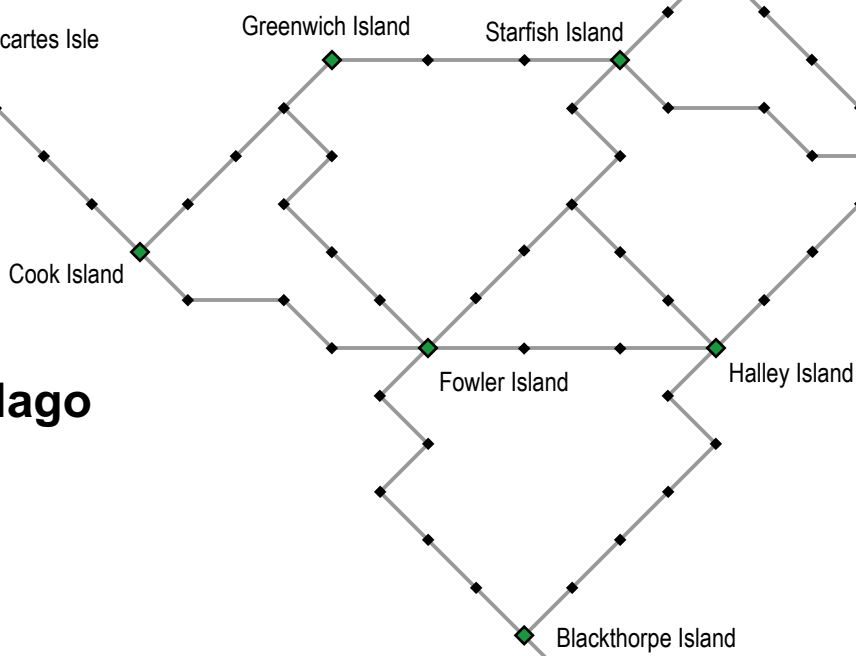

Puffin Archipelago

Stork Archipelago

Sage Ocean

Gull Archipelago

Osprey Archipelago

Tern Archipelago

Ibis Archipelago

Pelican Archipelago

Dodo Archipelago

Sage Ocean Commodity Spawns

Commodities in parentheses denote disputed/unconfirmed spawns. Information current as of 8 September 2005.

DODO ARCHIPELAGO

Ancoraggio Island: sassafras, hemp

Fluke Island: cubanite

Hinga Island: sugar cane, wood

Penobscot Island: elderberries

Rowes Island: sugar cane, madder, stone

Scrimshaw Island: iron, cowslip, stone

Squibnocket Island: sincosite, hemp

Wissahickon Island: sugar cane

TERN ARCHIPELAGO

Ashkelon Arch: iron

Kashgar Island: sugar cane, wood, lily of the valley

Morannon Island: iron, weld

For more information on oceans, archipelagos, islands, commodities and more, check out YPPedia!