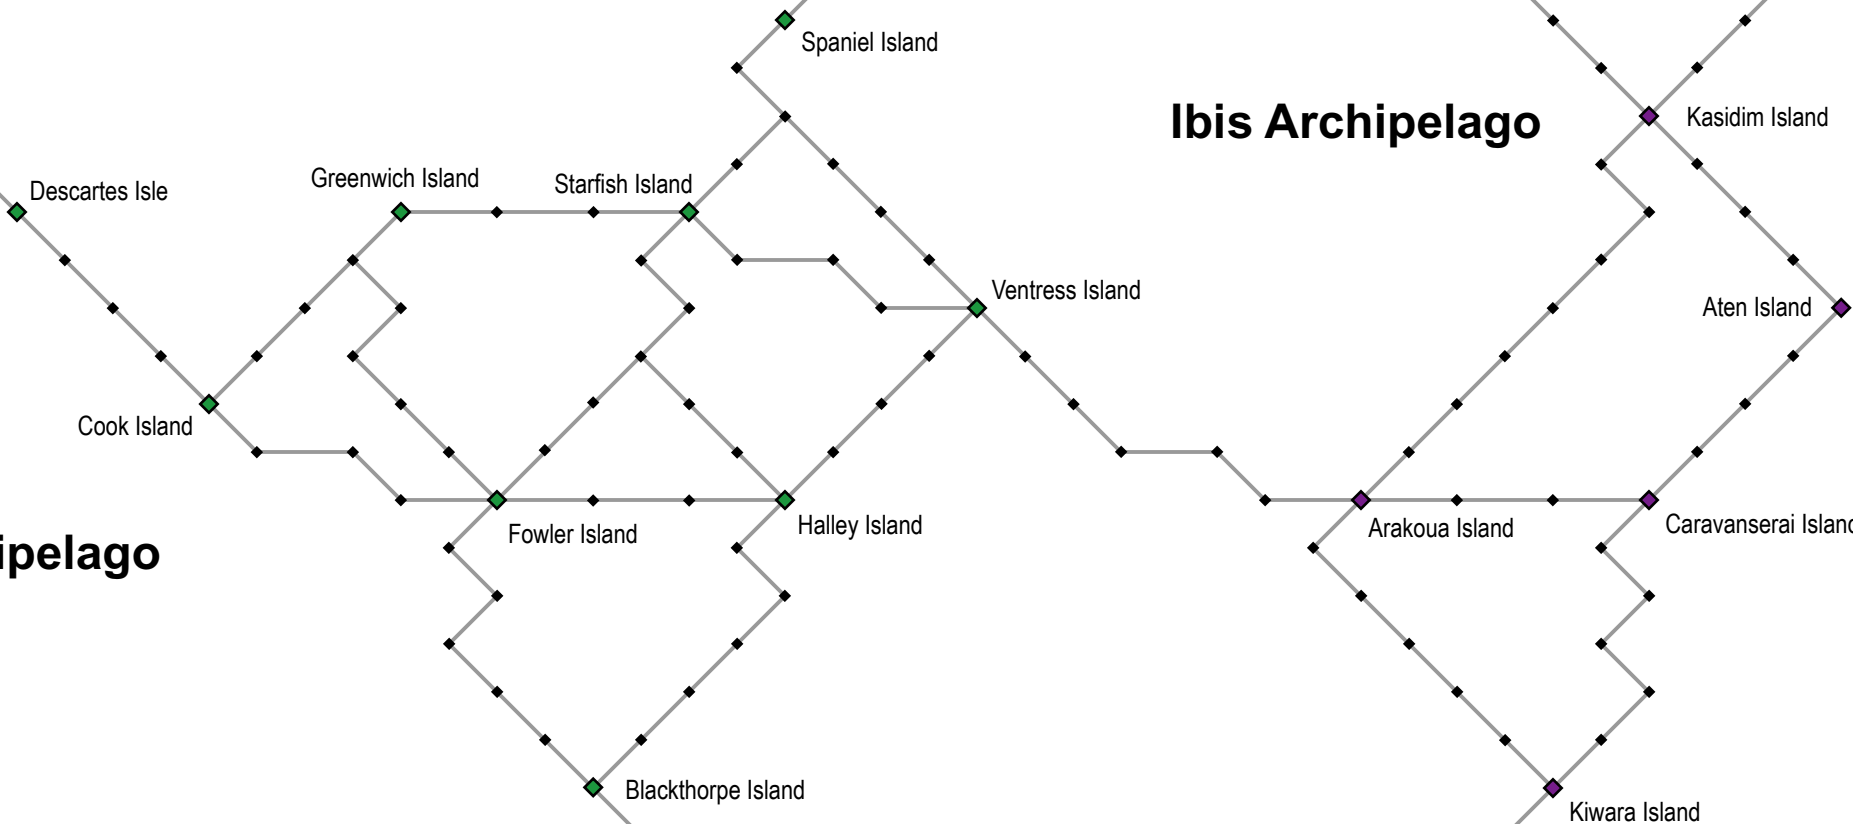

Puffin Archipelago

Stork Archipelago

Sage Ocean

Gull Archipelago

Osprey Archipelago

Tern Archipelago

Ibis Archipelago

Pelican Archipelago

Dodo Archipelago

Sage Ocean Commodity Spawns

Commodities in parentheses denote disputed/unconfirmed spawns. Information current as of 8 September 2005.

DODO ARCHIPELAGO

Ancoraggio Island: sassafras, hemp

Fluke Island: cubanite

Hinga Island: sugar cane, wood

Penobscot Island: elderberries

Rowes Island: sugar cane, madder, stone

Scrimshaw Island: iron, cowslip, stone

Squibnocket Island: sincosite, hemp

Wissahickon Island: sugar cane

TERN ARCHIPELAGO

Ashkelon Arch: iron

Kashgar Island: sugar cane, wood, lily of the valley

Morannon Island: iron, weld

For more information on oceans, archipelagos, islands, commodities and more, check out YPPedia!