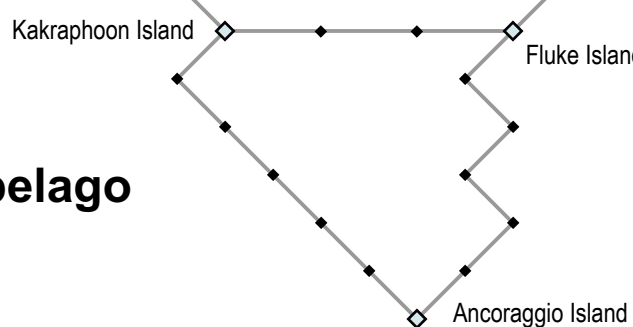

Puffin Archipelago

Stork Archipelago

Sage Ocean

Gull Archipelago

Osprey Archipelago

Tern Archipelago

Ibis Archipelago

Pelican Archipelago

Dodo Archipelago

Sage Ocean Commodity Spawns

Commodities in parentheses denote disputed/unconfirmed spawns. Information current as of 8 September 2005.

DODO ARCHIPELAGO

Ancoraggio Island: sassafras, hemp

Fluke Island: cubanite

TERN ARCHIPELAGO

Ashkelon Arch: iron

Kashgar Island: sugar cane, wood, lily of the valley

Morannon Island: iron, weld

For more information on oceans, archipelagos, islands, commodities and more, check out YPPedia!